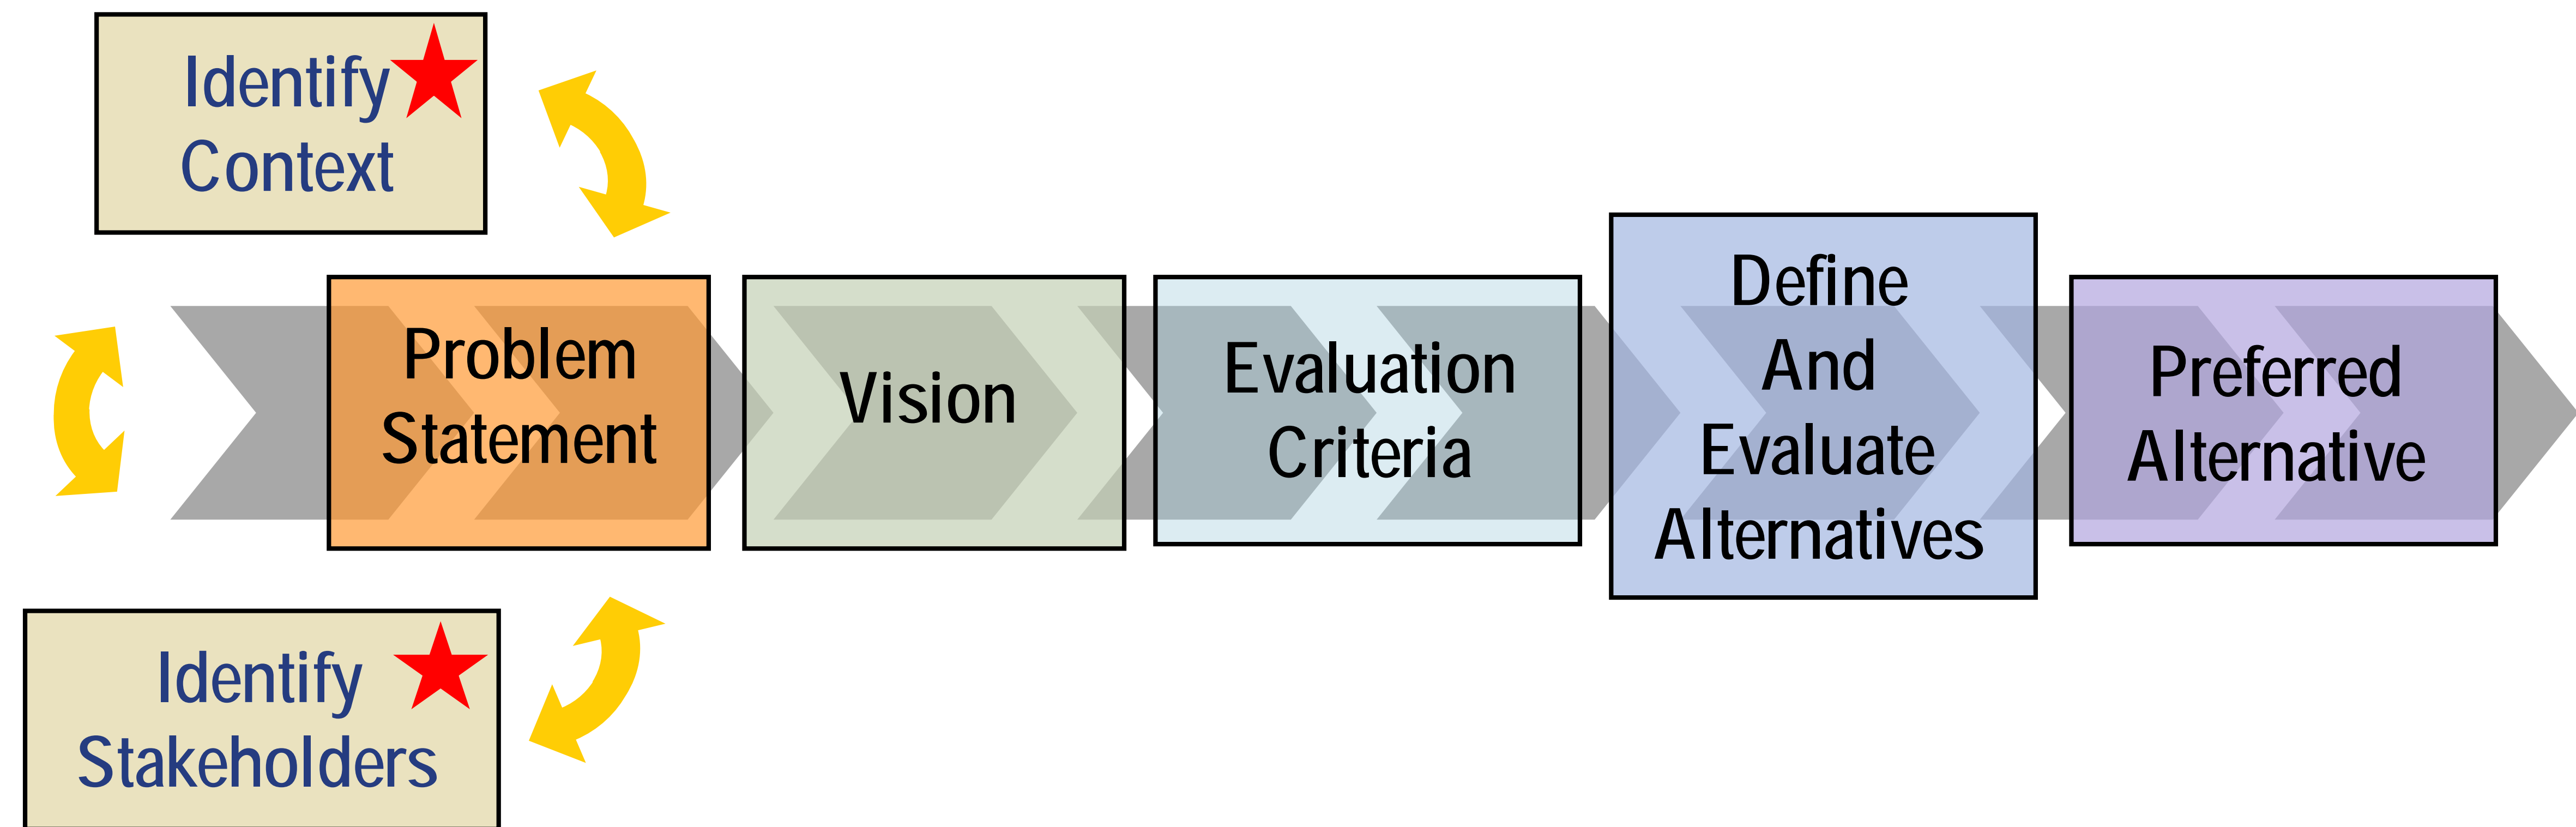

Context Sensitive Solutions (CSS) Process:

- CSS closely follows the Project Planning Process and guides stakeholder and public involvement.
- It includes identification of stakeholders and definition of community context.
- A Community Advisory Group (CAG) was formed to represent local and regional project stakeholders. The CAG meets on a regular basis and information about these meetings is available on the project website.

★ WE ARE HERE IN THE PROCESS

www.willowroadfuture.org